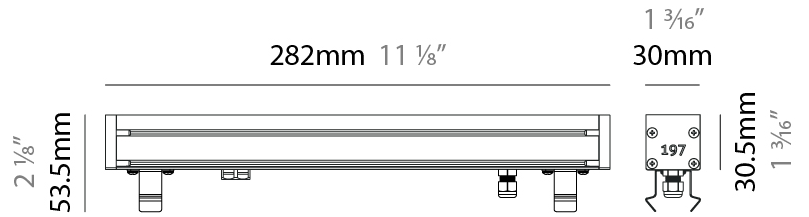

E12I0057- -

base number   Color   Lens
Temperature   Options

1. To build a product code in our configurator select the specify button on the base model # product page
2. To build a manual product code on this datasheet choose from the options listed below in blue font and add the suffix to the base model #

GENERAL

Series: Slash 30
Brand: Unonovesette
Division: Exterior
Mounting Type: Recessed
Mounting Location: In-Ground
Subcategory: Wallwash

PHYSICAL

Shape: Rectangle
Length (mm): 282
Length (in): 11 1/8
Width (mm): 30
Width (in): 1 3/16
Height (mm): 53.5
Height (in): 2 1/8
Light Distribution: Adjustable / Direct
Weight (kg): 0.46
Weight (lbs): 1.014
Diffuser: Extra clear tempered 6mm
Fixture Finish: ANA
Fixture Material: Extruded Aluminum
Cable Details: IP68 30cm Cable with Easy Lock system

ELECTRICAL

Lamp Type: LED
Input Wattage (W): 8.48
Total Output Wattage (W): 6.63
Dimming: Non-Dimmable
Driver Included: No
Driver Location: Remote
Driver Type: Constant Voltage - Universal
Driver Class: Class 2
Input Voltage (V): 120 - 277
Output Voltage (V): 24
Upon Request: Phase Dimming (120Vac only) / 0-10V Dimming

LED

Color Temperature (*K): 2200 / 2700 / 3000 / 4000
Max. Delivered Lumen (lm): 570 (3000K)
CRI: >90 CRI
Lamp Life (hrs): 100000

OPTICAL

Optic*: 12 / 21 / 31 / 46 / 13x36
Adjustability: Tilt ±20°

RATINGS AND CERTIFICATIONS

Certified By: Certified for North American Standards
IP rating: IP67
IK Rating: IK06